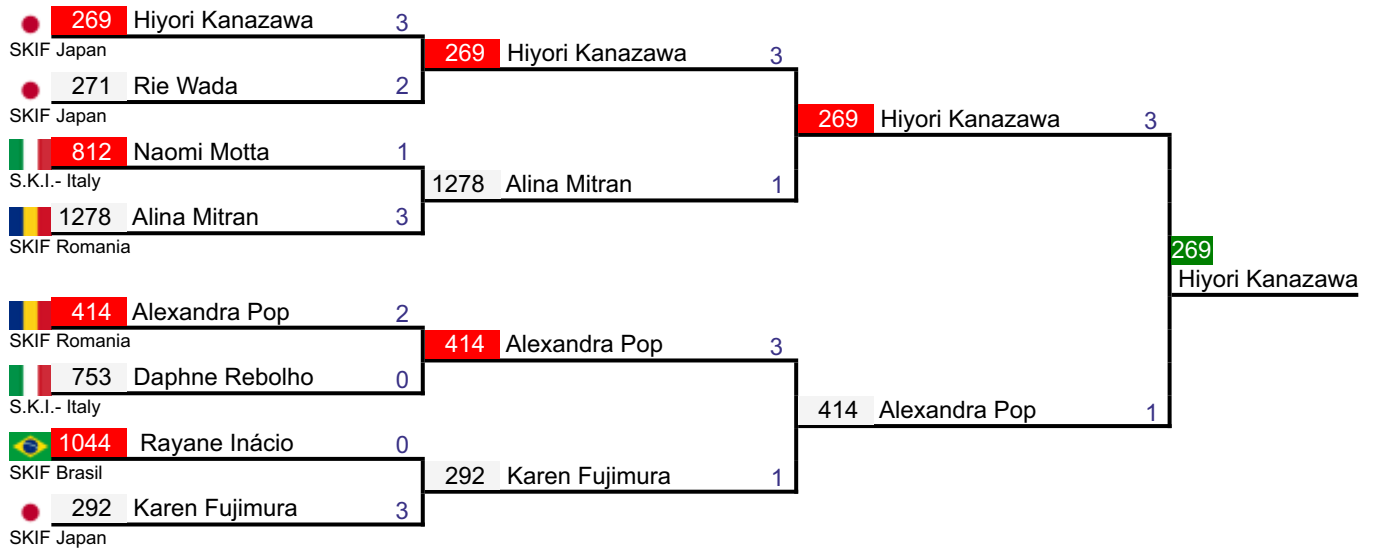

GRAND CHAMPION WOMEN (8 starts)

SKIF World Championship 2019

GRAND CHAMPION WOMEN - RESULTS

1.	269	Hiyori Kanazawa	SKIF Japan	
2.	414	Alexandra Pop	SKIF Romania	
3.	1278	Alina Mitran	SKIF Romania	
3.	292	Karen Fujimura	SKIF Japan	
5.	271	Rie Wada	SKIF Japan	
5.	812	Naomi Motta	S.K.I. - Italy	
5.	753	Daphne Rebolho	S.K.I. - Italy	
5.	1044	Rayane Inácio	SKIF Brasil	